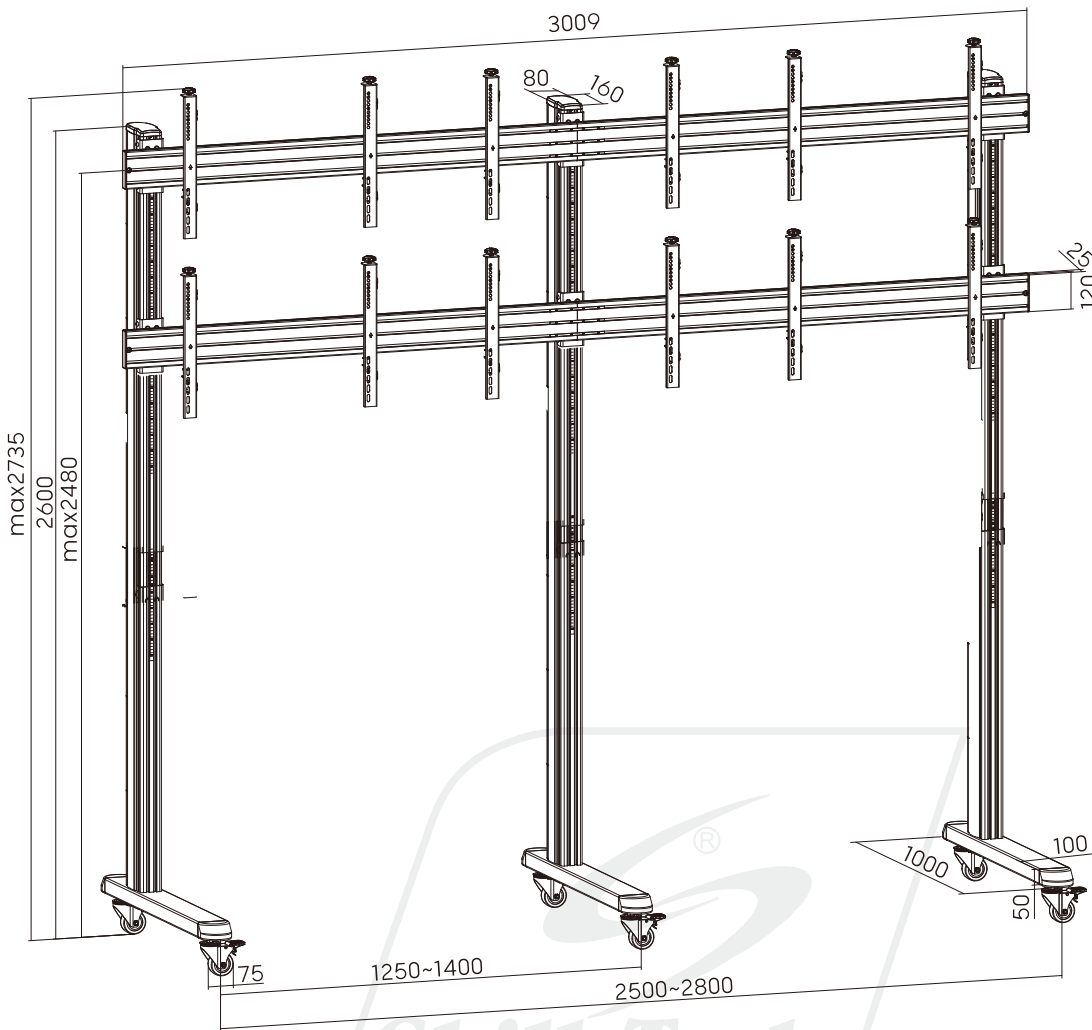

# SH 02x03VFSN Video Wall Cart

**Transform Any Space into  
a Dynamic Visual Experience**

Screen Size  
**45" - 55"**

VESA Compatible  
**600x400**

Weight Capacity  
**6x50kg**

Tilt Range  
**+2°~-2°**